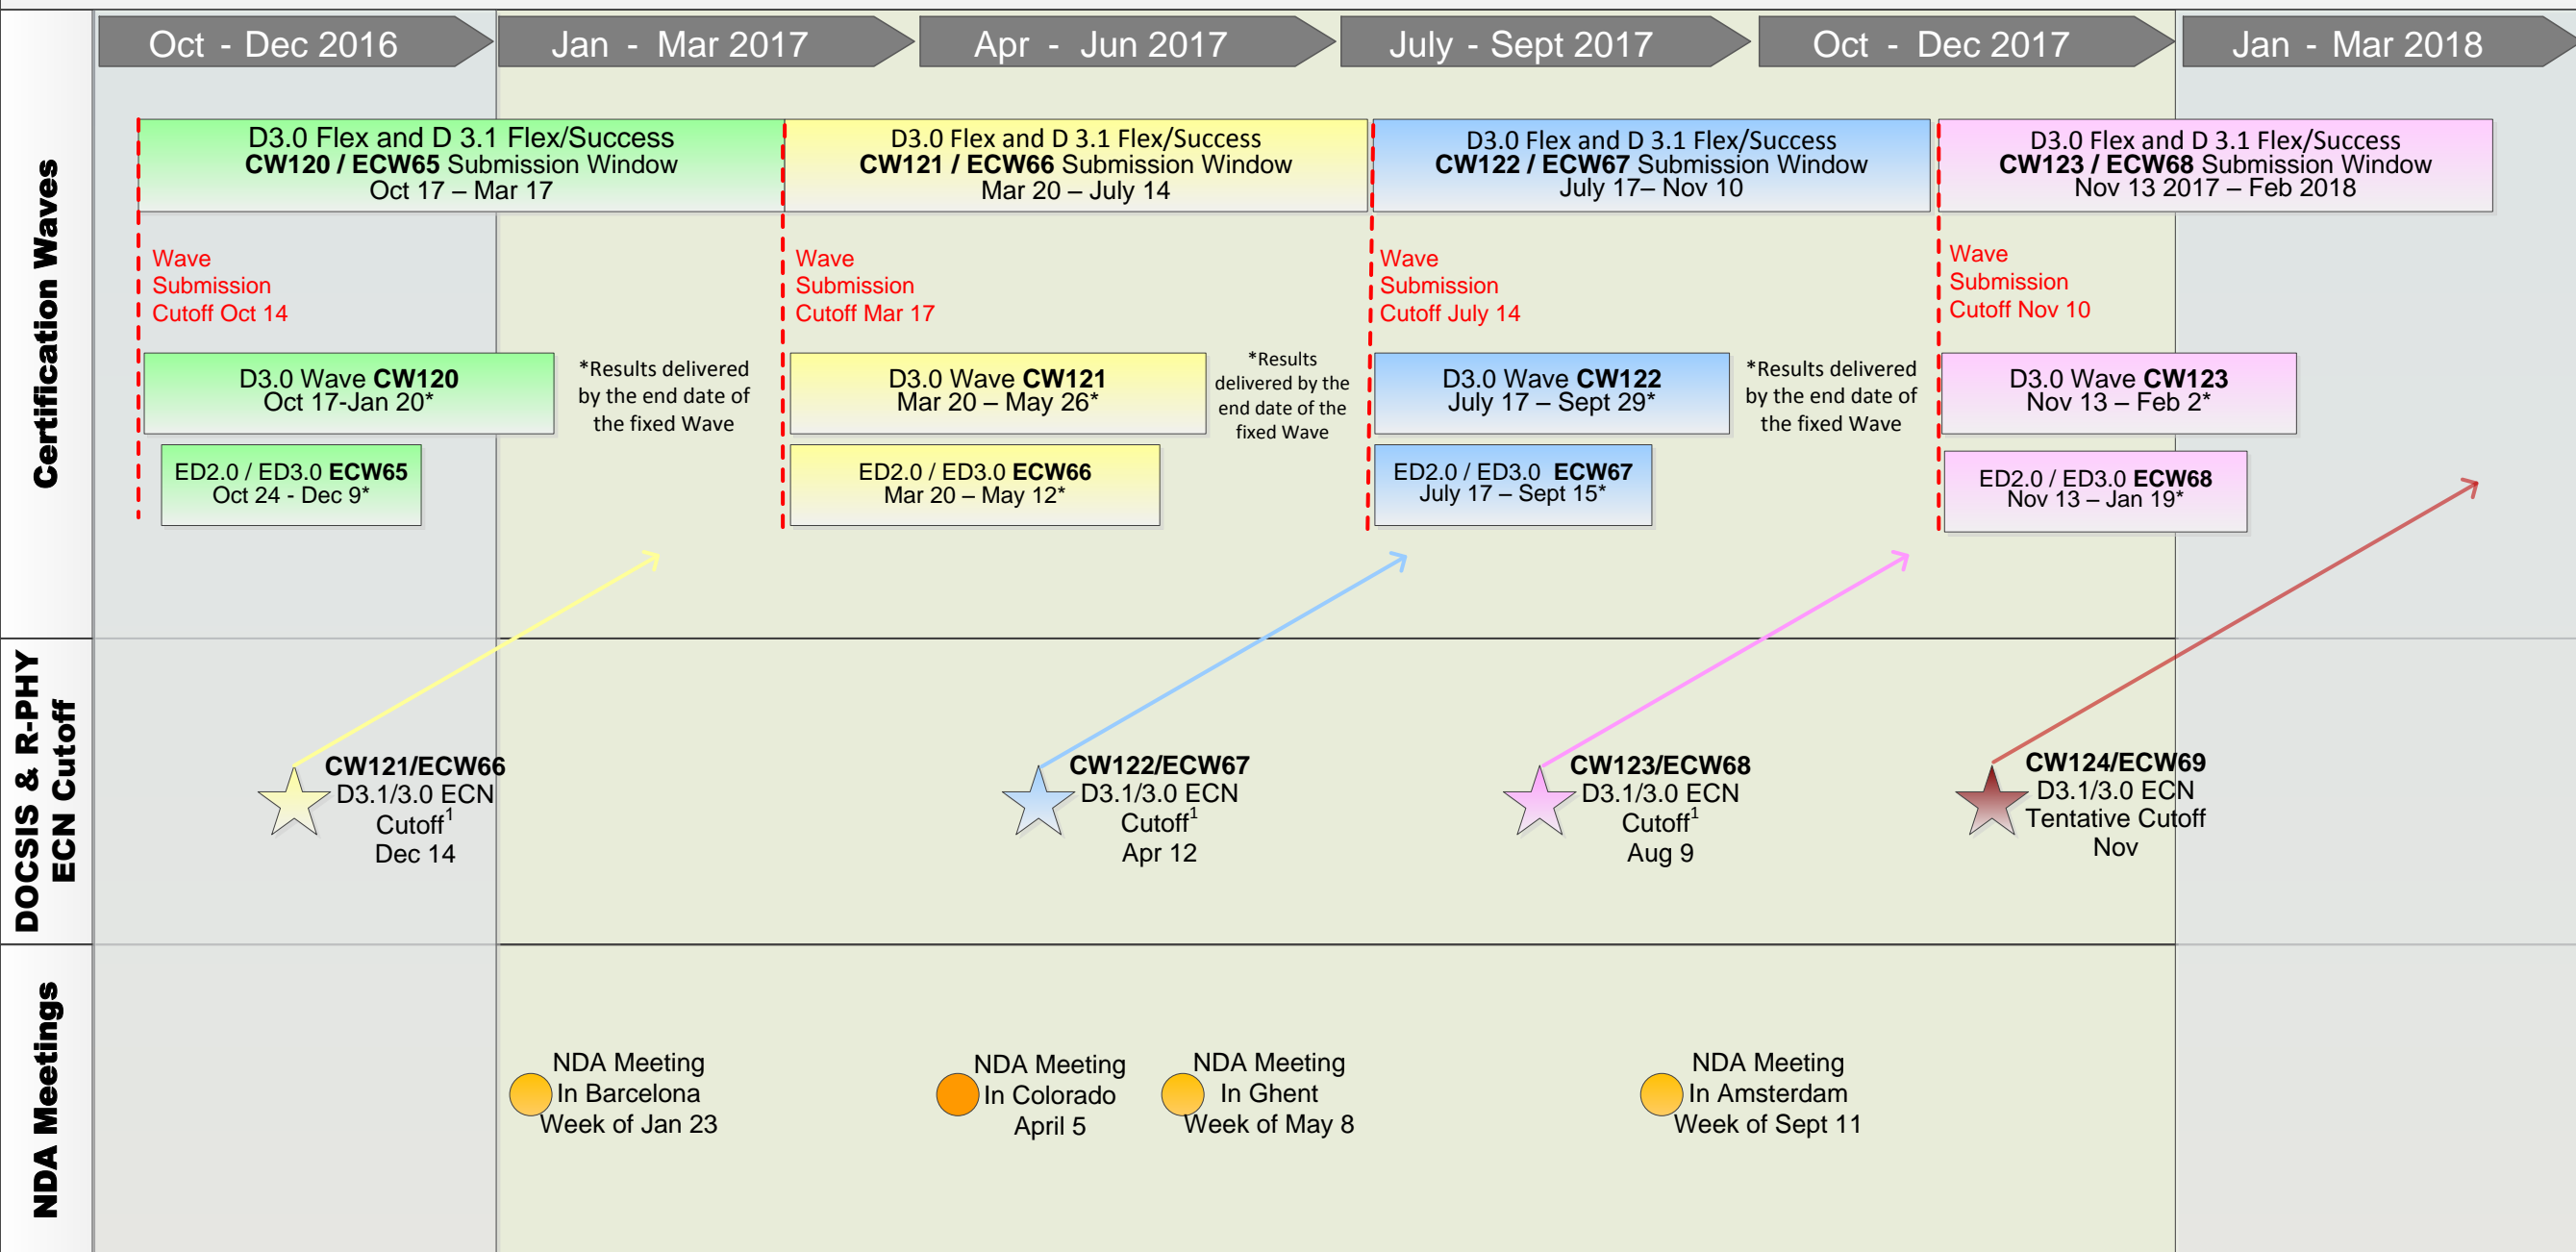

CableLabs Certification Wave Schedule

¹ ECNs accepted by the ECN Cutoff date are mandatory for the associated Certification Wave.

Details regarding submissions can be found in the Certification Wave Requirements and Guidelines (<http://www.cablelabs.com/specs/certification/>)

Please note that all dates above are subject to change.

Last update: 09.26.2016